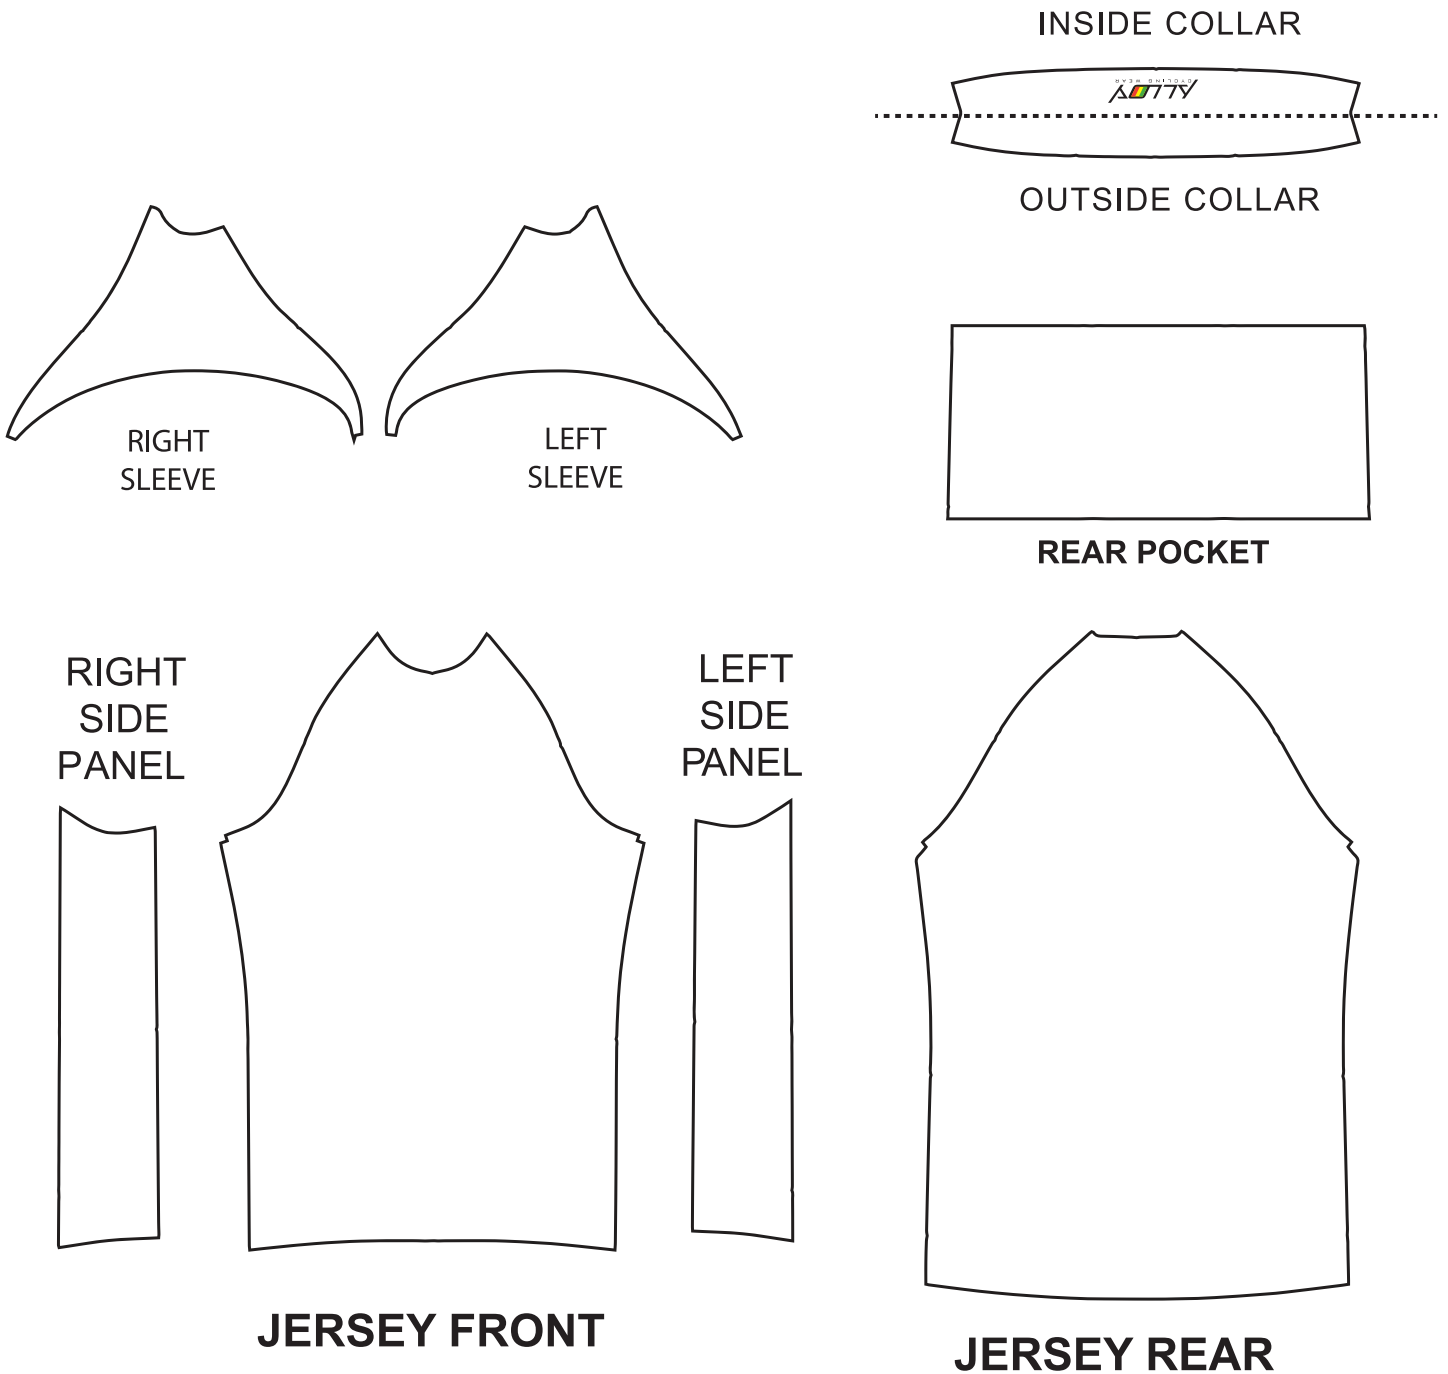

WOMENS SLEEVELESS JERSEY

Submitted logos should be formatted as TIF, high resolution JPG, EPS, Adobe Illustrator or PDF.

Fonts must be converted to outlines
Individual design elements must not exceed 20 meg