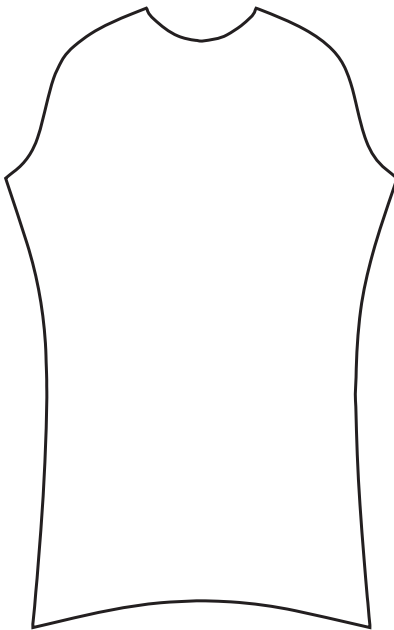

# WOMENS SHORT SLEEVE JERSEY

RIGHT  
SLEEVE

LEFT  
SLEEVE

INSIDE COLLAR

OUTSIDE COLLAR

REAR POCKET

RIGHT  
SIDE  
PANEL

JERSEY FRONT

LEFT  
SIDE  
PANEL

JERSEY REAR

Submitted logos should be formatted as TIF, high resolution JPG, EPS, Adobe Illustrator or PDF.

Fonts must be converted to outlines  
Individual design elements must not exceed 20 meg