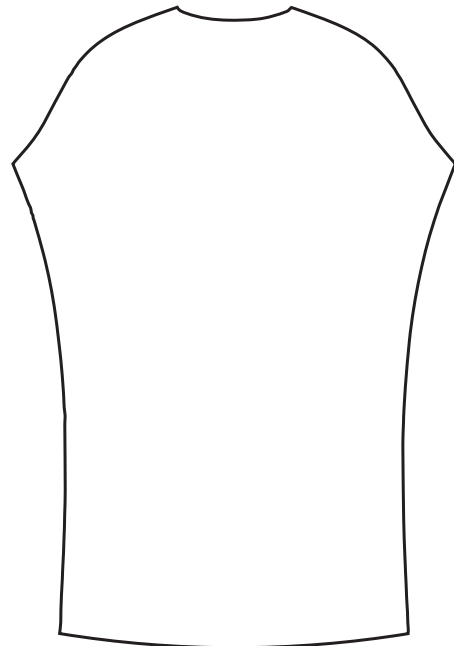

# WOMENS SHORT SLEEVE JERSEY

RIGHT  
SLEEVE

LEFT  
SLEEVE

INSIDE COLLAR

OUTSIDE COLLAR

REAR POCKET

RIGHT  
SIDE  
PANEL

JERSEY FRONT

LEFT  
SIDE  
PANEL

JERSEY REAR

Submitted logos should be formatted as TIF, high resolution JPG, EPS, Adobe Illustrator or PDF.

Fonts must be converted to outlines  
Individual design elements must not exceed 20 meg