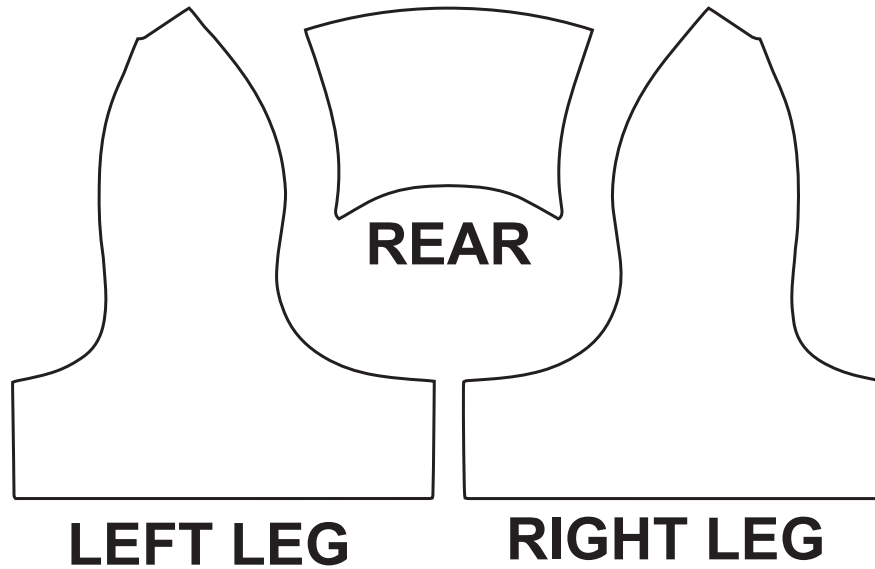

MENS

Submitted logos should be formatted as TIF, high resolution JPG, EPS, Adobe Illustrator or PDF.

Fonts must be converted to outlines
Individual design elements must not exceed 20 meg