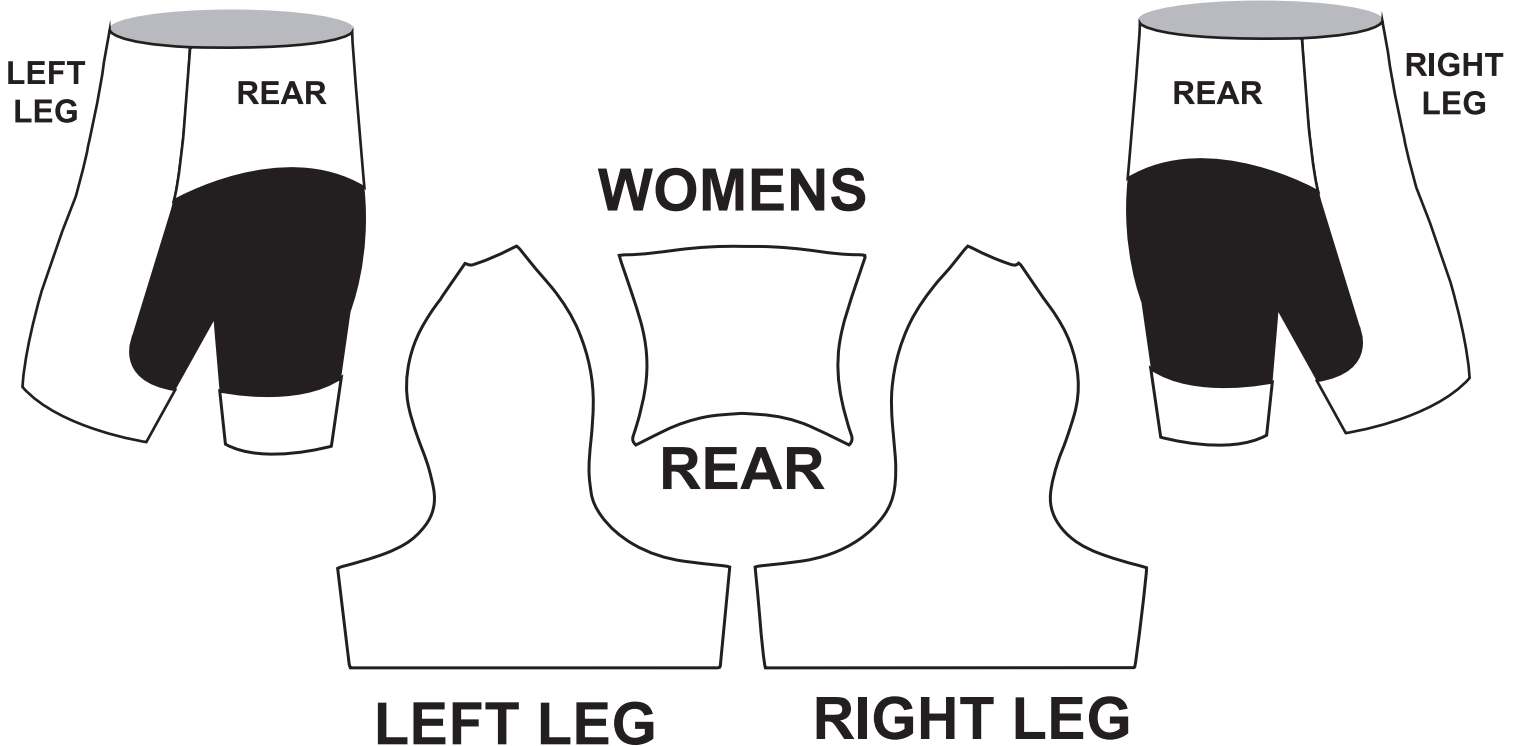

MENS

Submitted logos should be formatted as TIF, high resolution JPG, EPS, Adobe Illustrator or PDF.

Fonts must be converted to outlines
Individual design elements must not exceed 20 meg